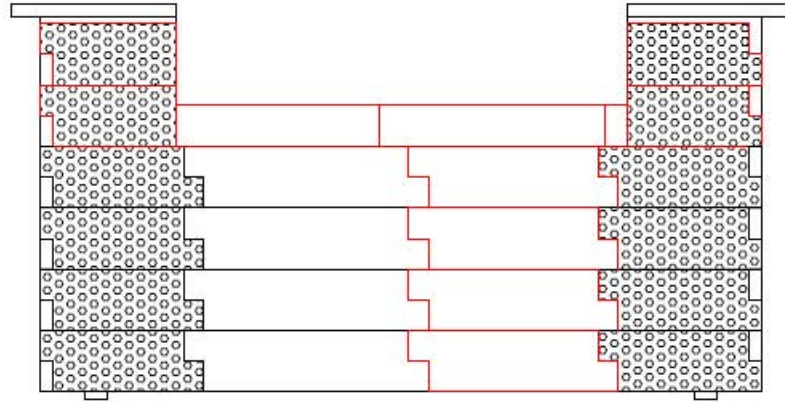

6 BURNER BASE

Front

Back

Back

Front

Left side

Front

Back

Right side

Full Piece

Short side of corner

Long side of corner

Cut piece

Cut piece

22 FLATS

32 CORNERS